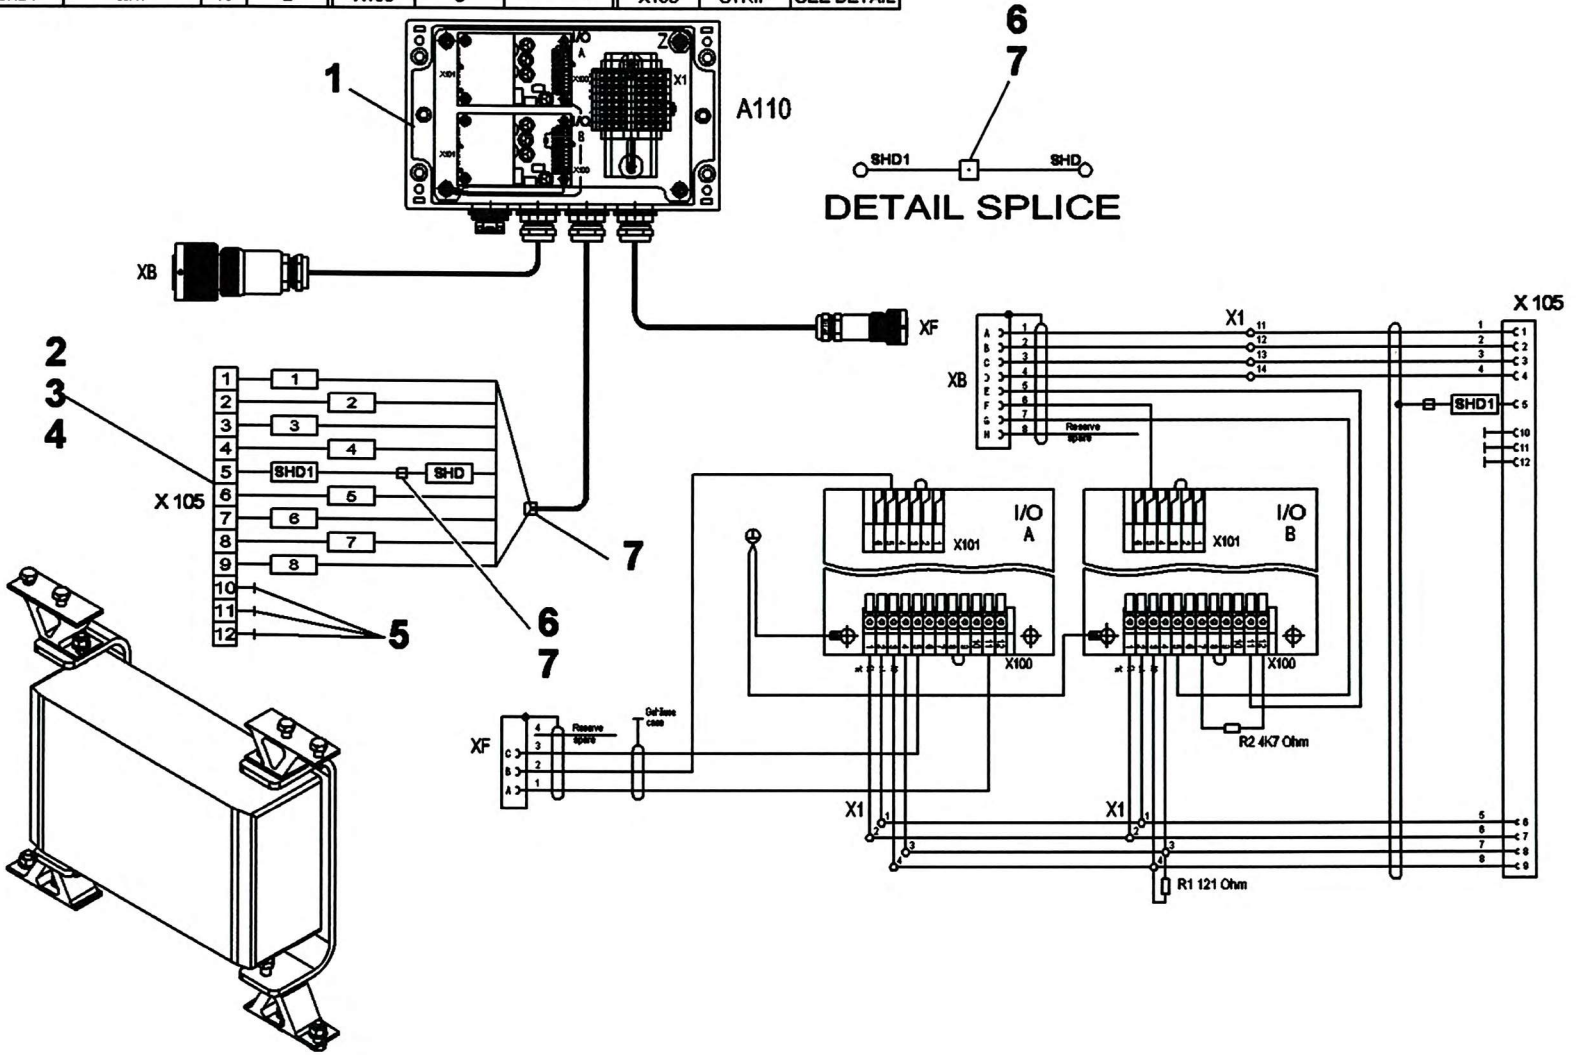

WIRE NO	COLOR	SAE SIZE	LENGTH TOT IN	TP	B/M ITEM NO	REMARKS	TP	B/M ITEM NO	REMARKS
SHD1	WHT	18	2	X105	5		X105	STRIP	SEE DETAIL

80014919

(SHEET 1 OF 1)

Page 132